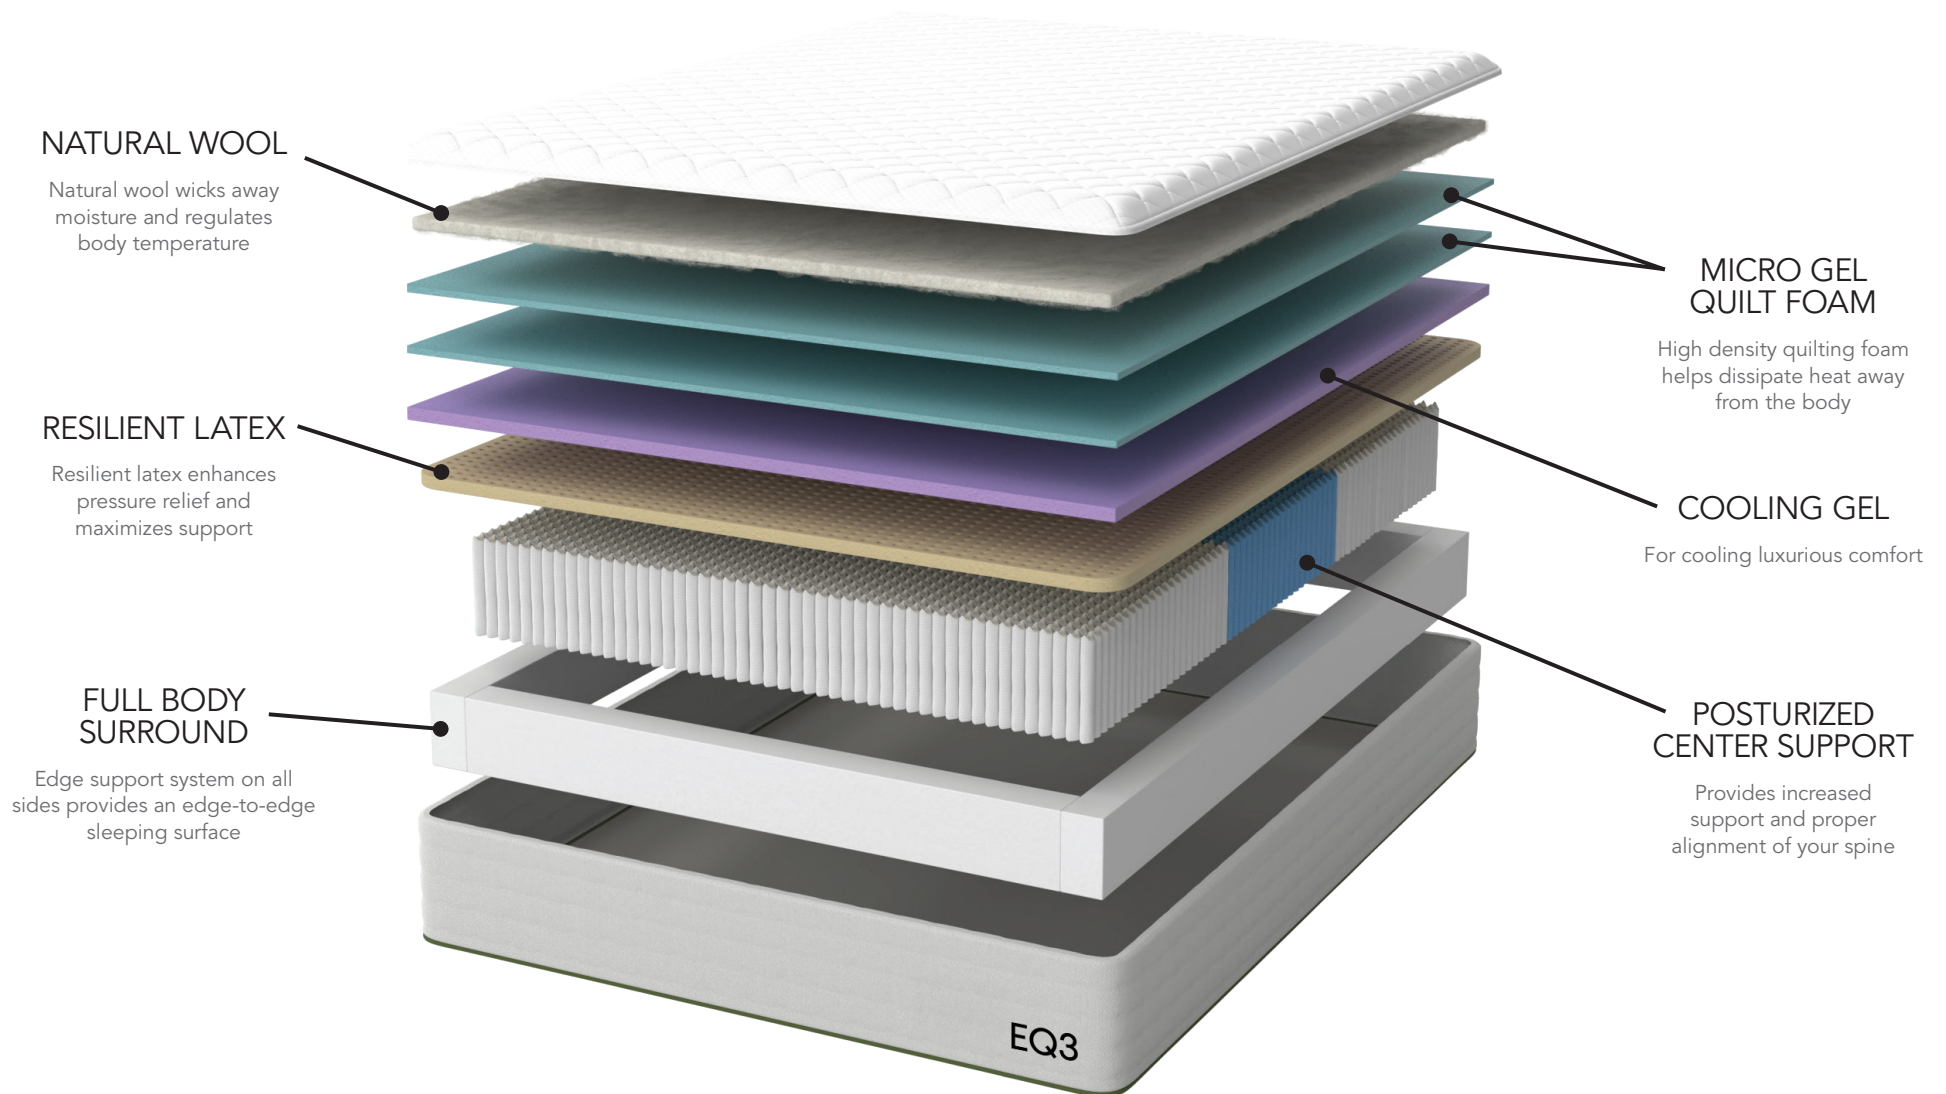

# Axis Hybrid Mattress - Medium

A more traditional mattress feel with advanced pocket-coil support and premium comfort materials.

# Axis Hybrid Mattress - Plush

A traditional mattress feel with advanced pocket-coil support and premium comfort materials.